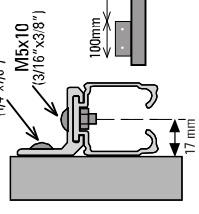

3

3.1

3.2

3.3

3.4

\* ACCESORIOS / ACCESSORIES

Conector Muro  
Conector Lateral  
Wall Mounting Bracket  
E = <30 mm

Conector Muro Ancho  
Conector Lateral Largo  
Wide Wall Mounting Bracket  
E = <30 mm

Cenefa Ancha Larga  
Sanefa Larga  
Fascia 120 extra wide  
(E = <38mm)

Cenefa Corra Ancha  
Sanefa Baixa Larga  
Fascia 62 extra wide  
(E = <38mm)

Riel Doble U21  
Trilho Dobre U21  
Double carrier Track U21  
(E = <38mm)