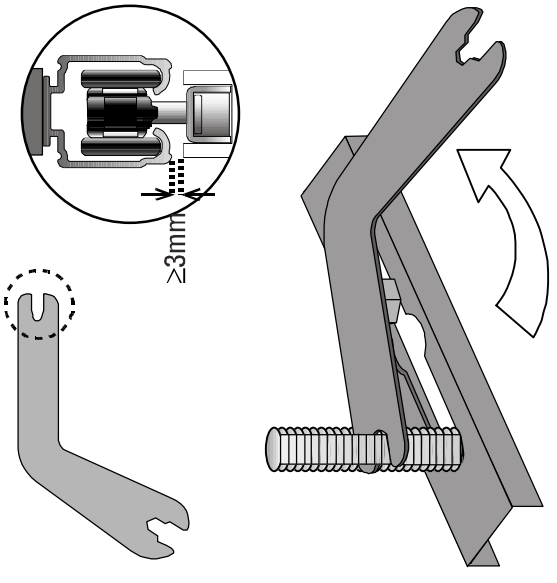

3

3.1

3.2

3.3

3.4

\* ACCESORIOS / ACCESSORIES

Conector Muro  
Conector Lateral  
Wall Mounting Bracket  
E = <30 mm

Conector Muro Ancho  
Conector Lateral Largo  
Wide Wall Mounting Bracket  
E = <30 mm

Cenefa Ancha Larga  
Sanefa Larga  
Fascia 120 extra wide  
(E = <38mm)

Cenefa Corra Ancha  
Sanefa Baixa Larga  
Fascia 62 extra wide  
(E = <38mm)

Riel Doble U21  
Trilho Dobre U21  
Double carrier Track U21  
(E = <38mm)