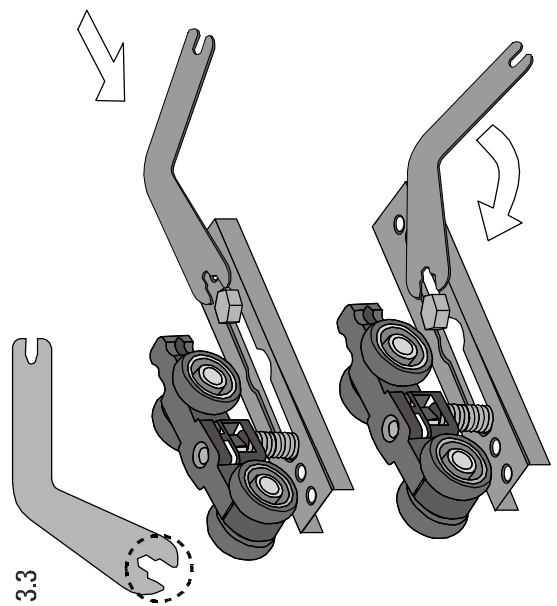

3

3.1

3.2

3.3

3.4

\* ACCESORIOS / ACCESSORIES

Conector Muro  
Conector Lateral  
Wall Mounting Bracket  
E = <30 mm

Conector Muro Ancho  
Conector Lateral Largo  
Wide Wall Mounting Bracket  
E = <30 mm

Cenefa Ancha Larga  
Sanefa Larga  
Fascia 120 extra wide  
(E = <38mm)

Cenefa Corra Ancha  
Sanefa Baixa Larga  
Fascia 62 extra wide  
(E = <38mm)

Riel Doble U21  
Trilho Dobre U21  
Double carrier Track U21  
(E = <38mm)