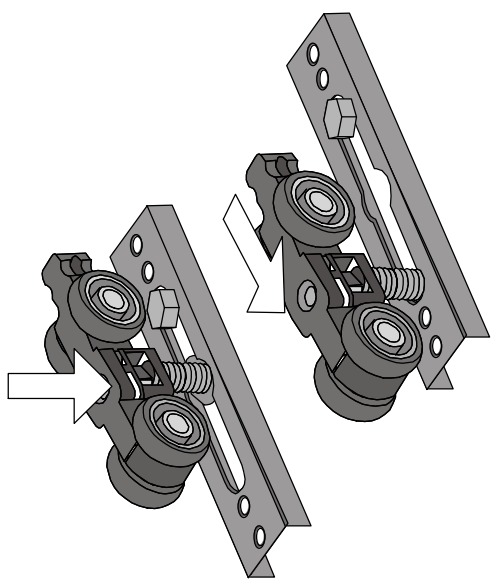

3

3.1

3.2

3.3

3.4

\* ACCESORIOS / ACCESSORIES

Conector Muro  
Conector Lateral  
Wall Mounting Bracket  
E = <30 mm

Conector Muro Ancho  
Conector Lateral Largo  
Wide Wall Mounting Bracket  
E = <30 mm

Cenefa Ancha Larga  
Sanefa Larga  
Fascia 120 extra wide  
(E = <38mm)

Cenefa Corra Ancha  
Sanefa Baixa Larga  
Fascia 62 extra wide  
(E = <38mm)

Riel Doble U21  
Trilho Dobre U21  
Double carrier Track U21  
(E = <38mm)