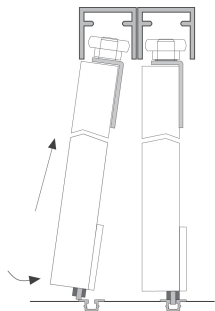

A	B	C	D	E
15mm	9mm	21mm	2mm	0mm
18mm	12mm	24mm	5mm	3mm
20mm	14mm	26mm	7mm	5mm
22mm	16mm	28mm	9mm	7mm
25mm	19mm	31mm	12mm	10mm
30mm	24mm	36mm	17mm	15mm
32mm	26mm	38mm	19mm	17mm
35mm	29mm	41mm	22mm	20mm
40mm	34mm	46mm	27mm	25mm
42mm	36mm	48mm	29mm	27mm
45mm	39mm	51mm	32mm	30mm
47mm	41mm	53mm	34mm	32mm

6